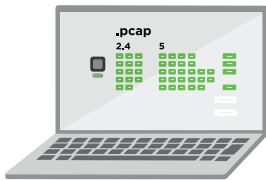

Ekahau Capture™

Easily collects the data you need to conduct advanced troubleshooting and in-depth analysis of challenging Wi-Fi problems.

- ✔ Makes it easy for anyone to quickly capture Wi-Fi packets with Ekahau Sidekick hardware in order to detect complex problems
- ✔ Introduces a simultaneous dual-channel packet capture to diagnose difficult problems, such as roaming between APs